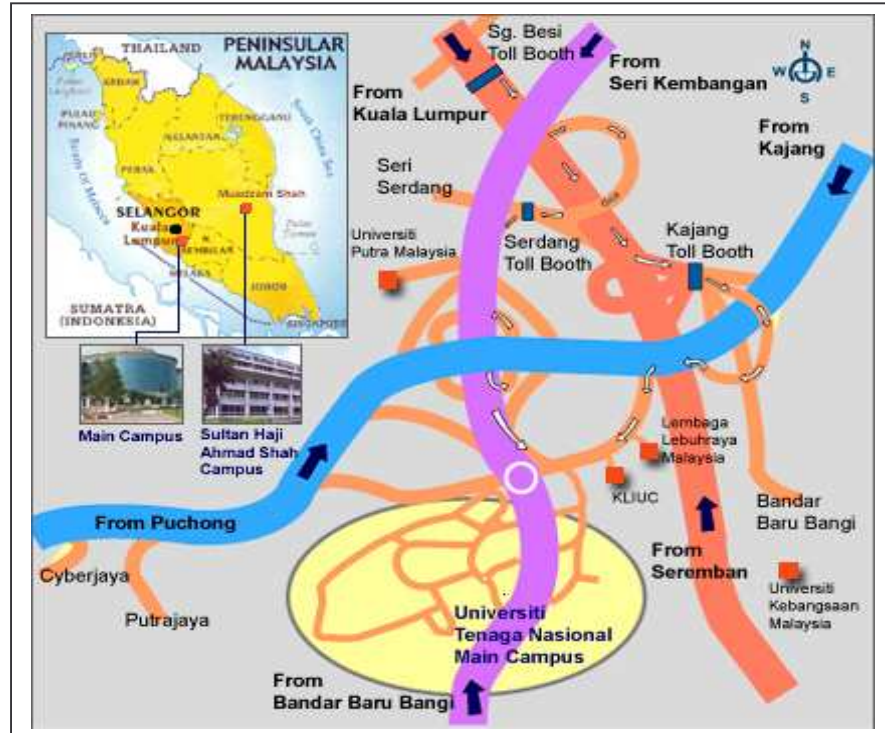

SMACHIAN Alumni
Raya Gathering
@ D'Tasik
Restaurants
 Bangi, 25 Oct '08

How to reach the location (D'Tasik Restaurant, Uniten, Bangi)

If you are from the PLUSHighway via Kajang Toll Booth exit and headed to Bandar Baru Bangi. Turn right on the second traffic light on the flyover to **Putrajaya, Cyberjaya, Serdang**. Go straight until you see a Petronas Petrol Station on your left and slowly shift to the further left lane. You will see a signboard to UNITEN. Follow the sign and you will see the UNITEN Main Entrance on your left.

If you are from the PLUSHighway via Serdang Toll Booth exit and follow the sign to Putrajaya. Along the way you will see a signboard to UNITEN, follow the sign and you will reach a small round about under a small flyover. Turn to your left and move ahead. You will see the UNITEN main entrance on your right.